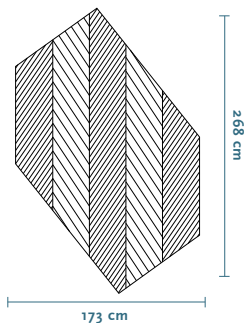

## Terai 3

FEATURES

- hand knotted rug,  
cut pile and bouclé,  
parallel lines

KNOTS/INCH

- 45

PILE HEIGHT

- 20mm

DIMENSIONS

- 268x173cm

COLOR

- just the pattern  
color

PRODUCTION AREA

- Nepal

MATERIAL

- 100% natural  
wool

DELIVERY TIME FROM ORDER