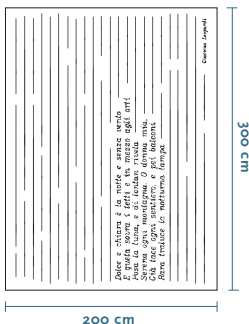

DESIGNER

Pietro Derossi

RUG

Poeta

FEATURES

— hand knotted rug
on a loom

KNOTS/INCH

— 100 knt/inch

PILE HEIGHT

— 10 mm

DIMENSIONS

— 300x200 cm
(available in any
size)

COLOR

— just the pattern
color

PRODUCTION AREA

— Nepal

MATERIAL

— 100% tibetan
highland wool
mixed with New
Zeland wool
(available also in
100% silk or 50%
wool and 50% silk)

DELIVERY TIME FROM ORDER

— 3 months

www.nodusrug.it

© 2009

IL PICCOLO
via Delio Tessa 1
20121 Milan - Italy
T +39 02 8668 38
F +39 02 7202 28 98