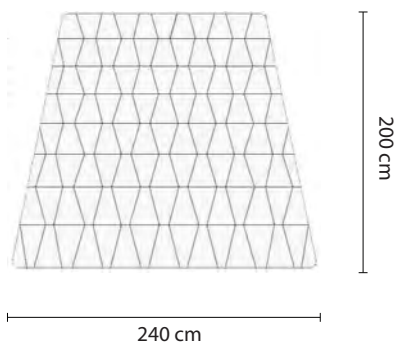

DESIGNER

Bartoli Design

RUG

Lhotse 2 Blue

FEATURES

— hand-knotted rug

KNOTS/INCH

— 60

PILE HEIGHT

— 10 mm pile height

DIMENSIONS

— 240x200 centimeters
(available in any dimension)

COLOR

— undyed or vegetable colors

AREA RUG PRODUCTION

— Nepal