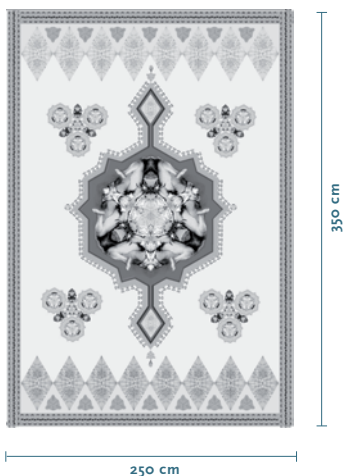

DESIGNER

Sofie Lachaert & Luc d'Hanis

RUG

Eros

FEATURES

— hand knotted rug

KNOTS/INCH

— 100 knt/inch

PILE HEIGHT

— 6 mm

DIMENSIONS

— 250x350 cm

COLOR

— just the pattern
color

PRODUCTION AREA

— Nepal