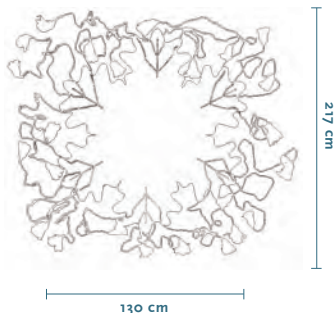

DESIGNER

Matali Crasset

RUG

Big Leaf

FEATURES

— hand knotted rug,
asymmetric Tibetan technique

KNOTS/INCH

— 100

PILE HEIGHT

— 1cm

DIMENSIONS

— 130x217cm

COLOR

— just the pattern
color

PRODUCTION AREA

— Nepal

MATERIAL

— Wool (50% New Zeland,
50% Himalayan)

DELIVERY TIME FROM ORDER

— 3 months

Limited Edition 12 pieces

www.nodusrug.it

© 2011

IL PICCOLO
via Delio Tessa 1
20121 Milan - Italy
T +39 02 8668 38
F +39 02 7202 28 98