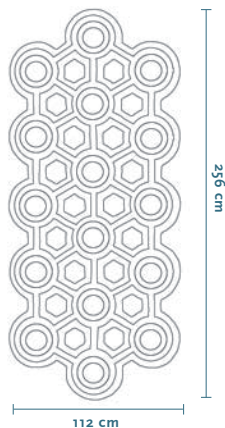

DESIGNER

James Irvine

RUG

Atom

FEATURES

— hand knotted rug
on a loom

KNOTS/INCH

— 100 knt/inch

PILE HEIGHT

— 10 mm

DIMENSIONS

— 256x112 cm
(only in this size)

COLOR

— available in 6
variations

PRODUCTION AREA

— Nepal

MATERIAL

— 100% tibetan
highland wool
mixed with new
zeland wool
(available also in
100% silk or 50%
wool and 50% silk)

DELIVERY TIME FROM ORDER

— 3 months

www.nodusrug.it

© 2009

IL PICCOLO
via Delio Tessa 1
20121 Milan - Italy
T +39 02 8668 38
F +39 02 7202 28 98