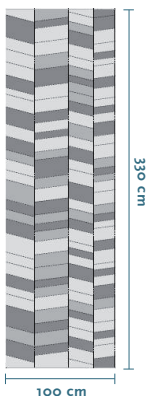

DESIGNER

Bartoli Design

RUG

Annapurna 2

FEATURES

— hand knotted rug

KNOTS/INCH

— 60

PILE HEIGHT

— 10mm

DIMENSIONS

— 330X100 cm

COLOR

— any natural color combination

PRODUCTION AREA

— Nepal