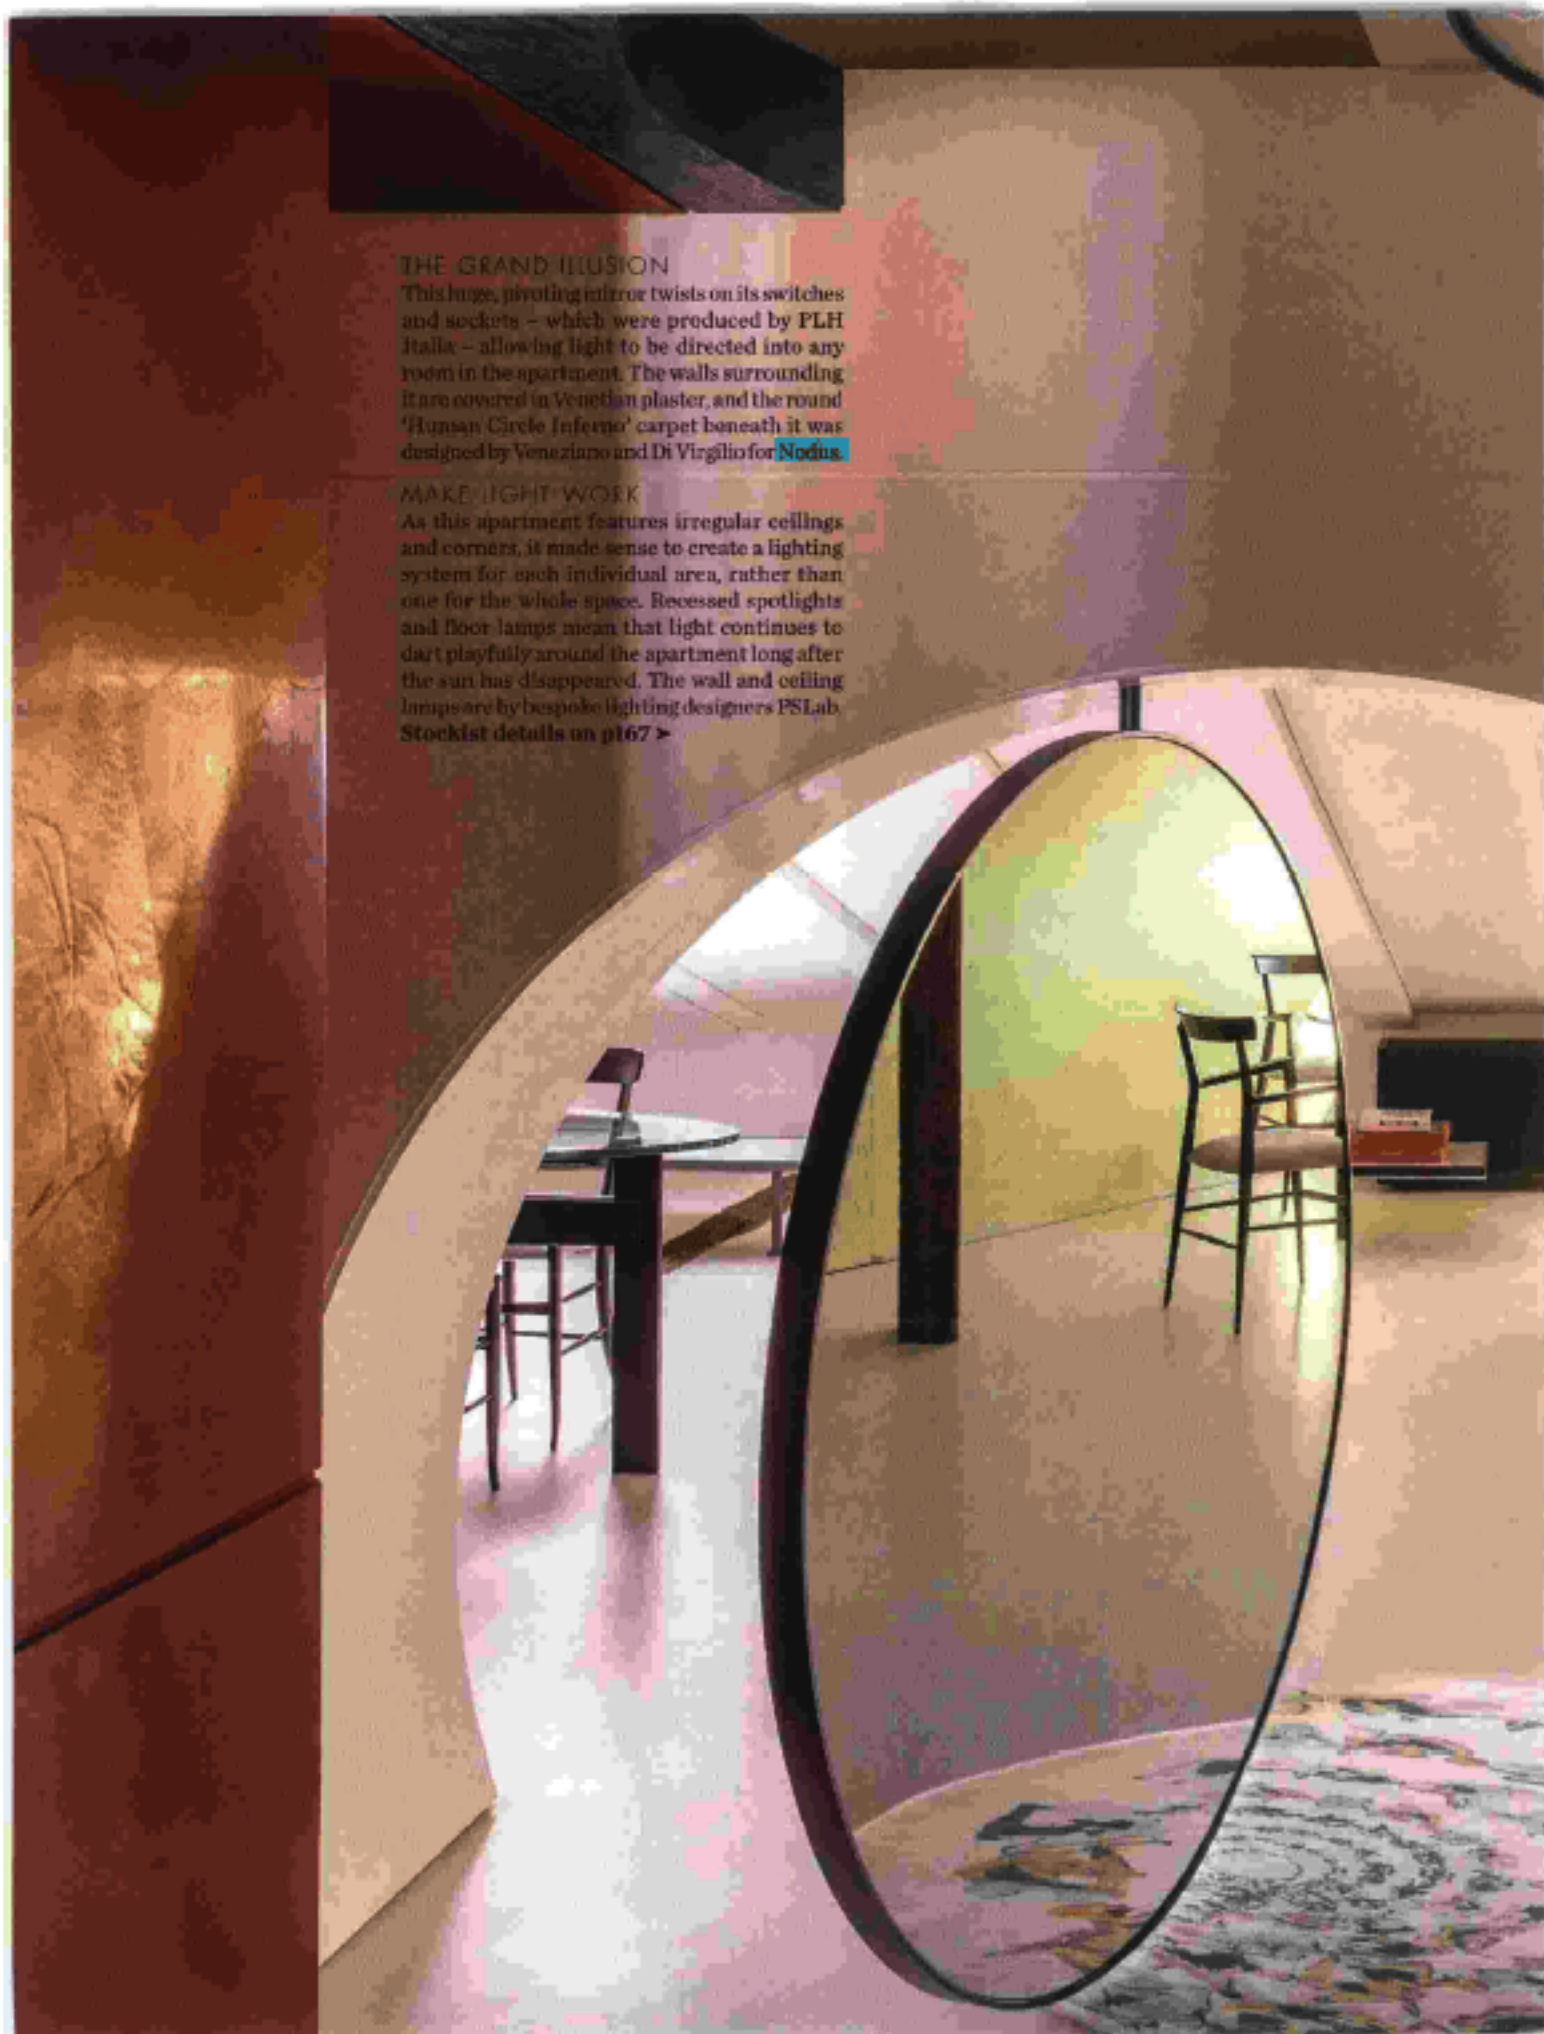

#### THE GRAND ILLUSION

This huge, pivoting mirror twists on its switches and sockets – which were produced by PLH Italia – allowing light to be directed into any room in the apartment. The walls surrounding it are covered in Venetian plaster, and the round 'Human Circle Inferno' carpet beneath it was designed by Veneziano and Di Virgilio for Nodus.

#### MAKE LIGHT WORK

As this apartment features irregular ceilings and corners, it made sense to create a lighting system for each individual area, rather than one for the whole space. Recessed spotlights and floor lamps mean that light continues to dart playfully around the apartment long after the sun has disappeared. The wall and ceiling lamps are by bespoke lighting designers PSLab. Stockist details on p167 >

THE LARGE, ROTATING MIRROR IS A CLEVER  
CENTREPIECE, CATCHING GLINTS OF DAYLIGHT  
FROM THE MURANO GLASS VASES

VENETIAN SPLENDOUR

The kitchen is situated in an awkward nook that lacks light. However, with help from the pivoting mirror at the entrance to this space, the cabinets and worksurface in Venetian red – a dark scarlet – develop a warm glow. Harvey Jones can build bespoke units. **Stockist details on p167 >**